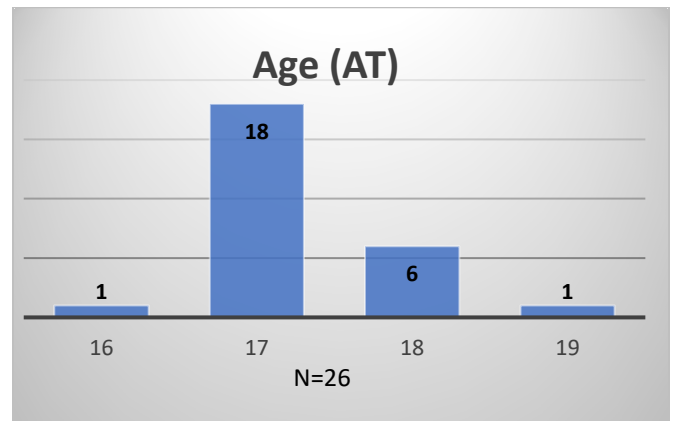

Daily Data Dashboard – January 26, 2024

Demographics for JTDC Population

Friday Morning Midnight Count

Total # of probation Involved youth¹: 1,321

¹ Probation Active: Any youth who is pending sentencing with an active social history, has been formally placed on probation or supervision with Cook County Juvenile Probation on the date of the report.

*Age, Gender and Race for Criminal Court population (N=1) is not represented in this report.

Daily Data Dashboard – January 26, 2024
Demographics for JTDC Population
Friday Morning Midnight Count