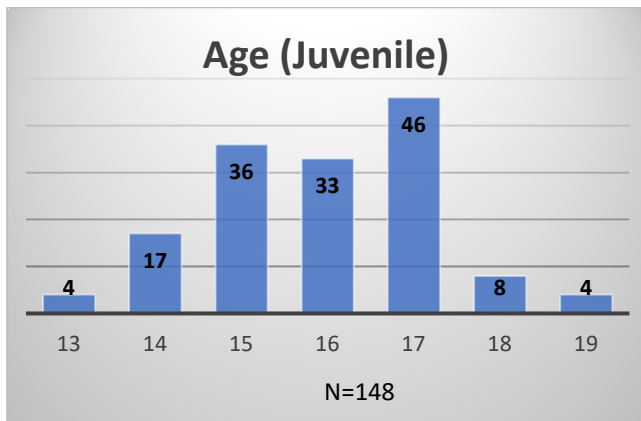

Daily Data Dashboard – January 26, 2024

Demographics for JTDC Population

Friday Morning Midnight Count

Total # of probation Involved youth¹: 1,321

¹ Probation Active: Any youth who is pending sentencing with an active social history, has been formally placed on probation or supervision with Cook County Juvenile Probation on the date of the report.

*Age, Gender and Race for Criminal Court population (N=1) is not represented in this report.

Daily Data Dashboard – January 26, 2024
Demographics for JTDC Population
Friday Morning Midnight Count