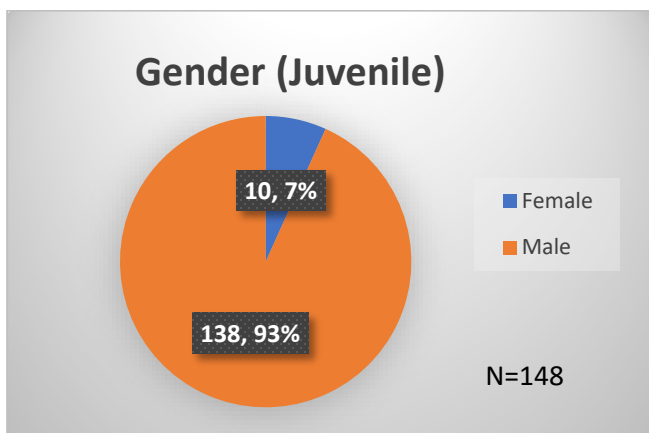

Daily Data Dashboard – January 26, 2024

Demographics for JTDC Population

Friday Morning Midnight Count

Total # of probation Involved youth¹: 1,321

¹ Probation Active: Any youth who is pending sentencing with an active social history, has been formally placed on probation or supervision with Cook County Juvenile Probation on the date of the report.

*Age, Gender and Race for Criminal Court population (N=1) is not represented in this report.

Daily Data Dashboard – January 26, 2024
Demographics for JTDC Population
Friday Morning Midnight Count