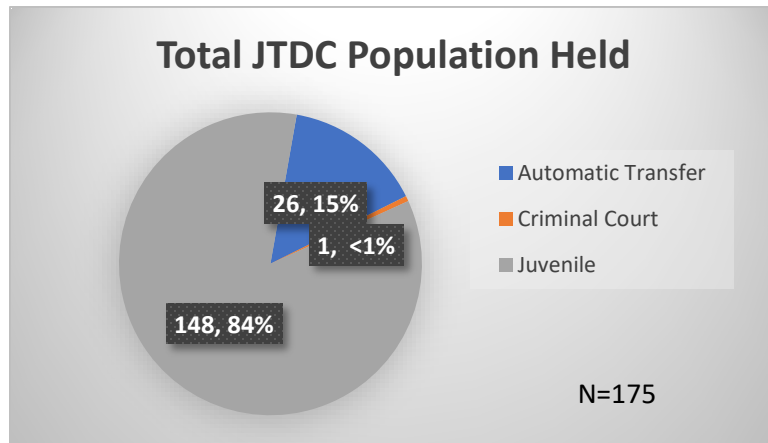

Daily Data Dashboard – January 26, 2024

Demographics for JTDC Population

Friday Morning Midnight Count

Total # of probation Involved youth¹: 1,321

¹ Probation Active: Any youth who is pending sentencing with an active social history, has been formally placed on probation or supervision with Cook County Juvenile Probation on the date of the report.

*Age, Gender and Race for Criminal Court population (N=1) is not represented in this report.

Daily Data Dashboard – January 26, 2024
Demographics for JTDC Population
Friday Morning Midnight Count