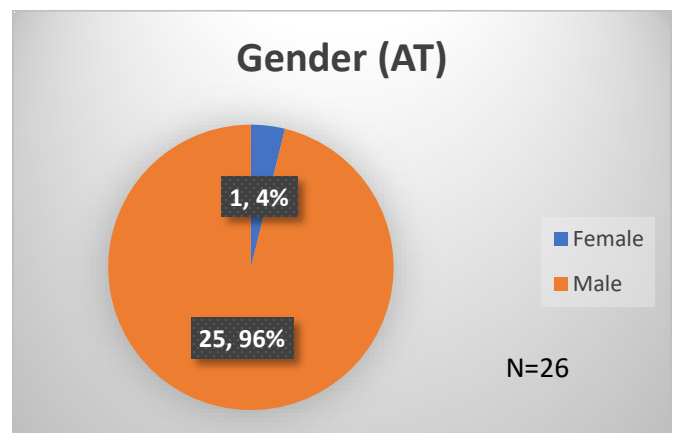

Daily Data Dashboard – January 26, 2024

Demographics for JTDC Population

Friday Morning Midnight Count

Total # of probation Involved youth¹: 1,321

¹ Probation Active: Any youth who is pending sentencing with an active social history, has been formally placed on probation or supervision with Cook County Juvenile Probation on the date of the report.

*Age, Gender and Race for Criminal Court population (N=1) is not represented in this report.

Daily Data Dashboard – January 26, 2024
Demographics for JTDC Population
Friday Morning Midnight Count